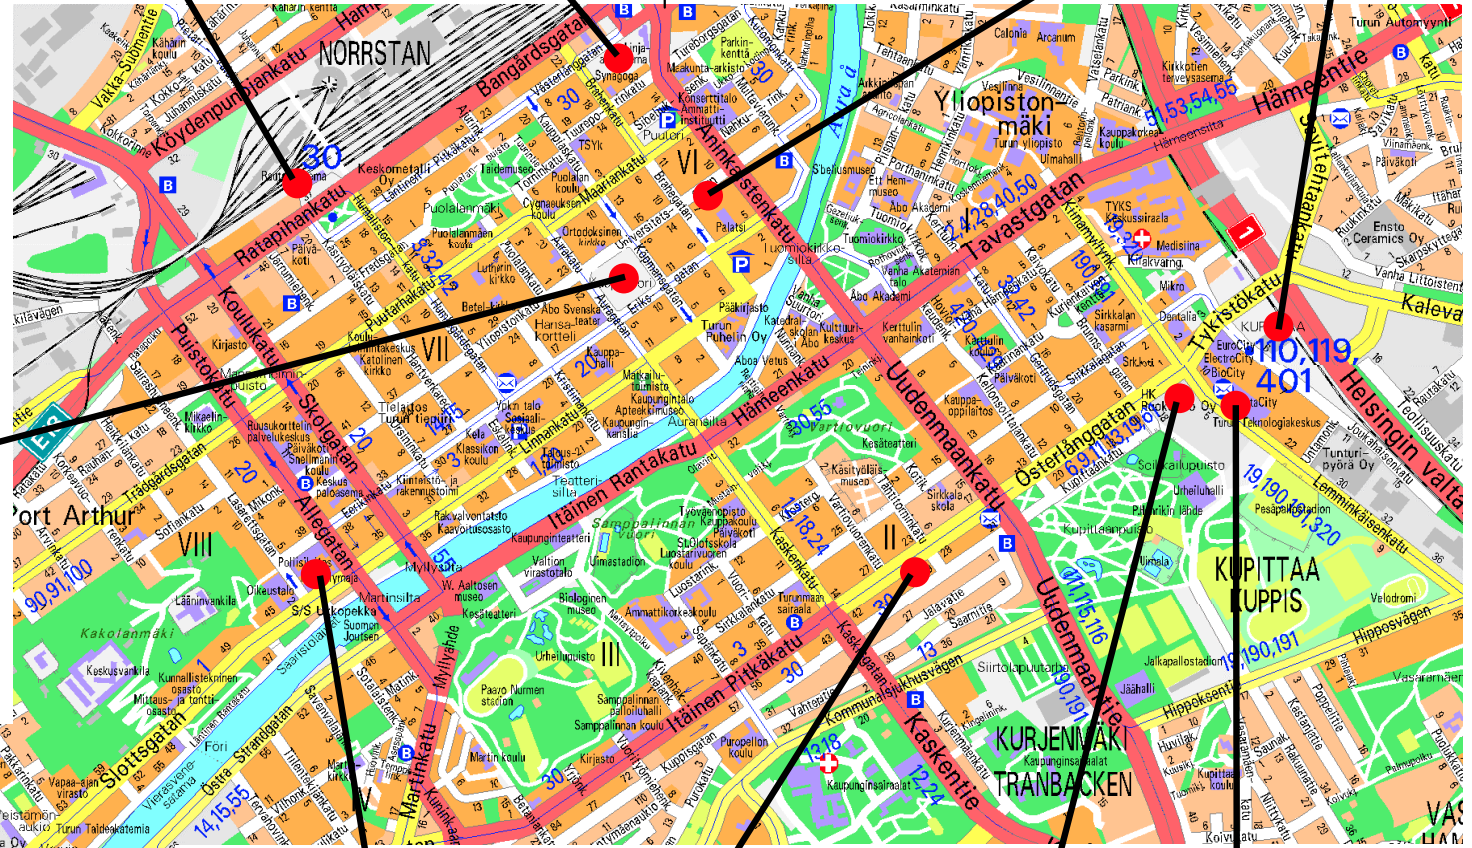

A MAP OF TURKU DOWNTOWN

RAILWAY
STATION

BUS
STATION

AIRPORT
Measure distance
from bus station about
5.5 km north

HOTEL CENTRO
Yliopistonkatu 12 a

KUPITTA
RAILWAY
STATION

MARKET
SQUARE

HARBOUR
Silja Line/Viking Line

TURKU CASTLE
Linnankatu 80

HOSTEL TURKU
Linnankatu 39

HOTEL TURUN KARINA
Itäinen Pitkätatu 30 b

PHARMACY
Itäinen Pitkätatu 4

FORUM MARINUM
Linnankatu 72
(Entrance on the river side)

TUCS
Turku Centre for Computer Science
Datacity, Lemminkäisenkatu 14-18 A