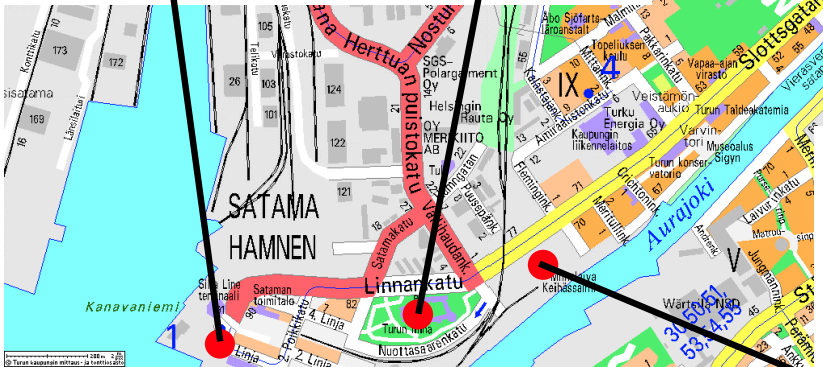

A MAP OF TURKU DOWNTOWN

RAILWAY
STATION

BUS
STATION

AIRPORT
Measure distance
from bus station about
5.5 km north

HOTEL CENTRO
Yliopistonkatu 12 a

KUPITTA
RAILWAY
STATION

MARKET
SQUARE

HARBOUR
Silja Line/Viking Line

TURKU CASTLE
Linnankatu 80

HOSTEL TURKU
Linnankatu 39

HOTEL TURUN KARINA
Itäinen Pitkätatu 30 b

PHARMACY
Itäinen Pitkätatu 4

FORUM MARINUM
Linnankatu 72
(Entrance on the river side)

TUCS
Turku Centre for Computer Science
Datacity, Lemminkäisenkatu 14-18 A